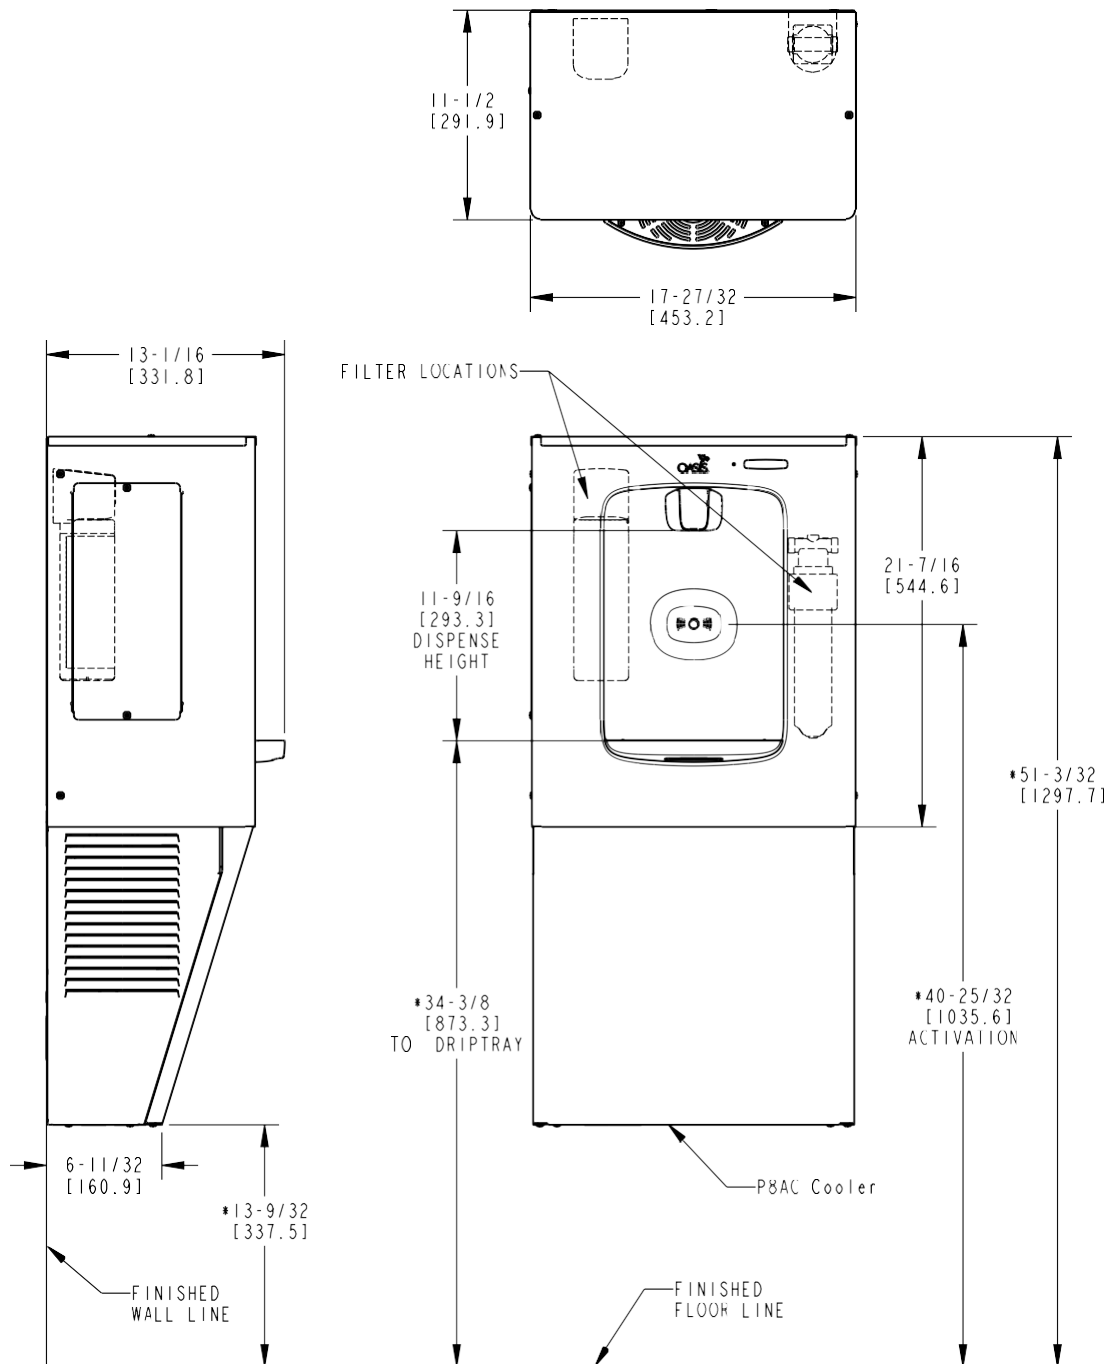

AquaPointe PN8EBFY is a surface mount unit that delivers chilled drinking water. This refrigerated bottle filler is perfect for those high traffic areas. With a contactless, touch-free activation – there are no fears of cross-contamination.

The Bottle Counter conveniently displays the number of times the unit has been used, encouraging the refill of sports bottles.

Key bottle filler moulded components shall contain Freshield, which utilises a silver-based antimicrobial compound that reduces the growth of micro-organisms and mildew to protect the surfaces from discolouration, odours and degradation. Basin is designed to eliminate splashing and standing water.

MODEL CODE	PN8EBFY 507126E
ACTIVATION	Contactless (Infrared sensor)
FILTRATION	Green Filter (optional), Built-in 100 micron strainer
AUTO-OFF WATER FLOW	No
DRAINAGE TYPE	Built in drain, Removable drip tray
EXTERIOR	Antimicrobial ABS Plastic, Brushed Stainless Steel
CHASSIS	Heavy Duty Galvanised Steel
DIMENSIONS	960.2(H) x 453.2(W) x 331.8(D)
ALCOVE HEIGHT	330 mm
NET WEIGHT	11.8 kg
POWER SUPPLY	220-240V, 50/60 Hz
COOLING PERFORMANCE	60 LPH Rated Capacity & Base Rate (10°C in 21°C amb. temp.)
FULL LOAD AMPS	2.2A
RATED WATTS	340 W
ENERGY SYSTEM	Refrigeration is on only when in use or if water temp increases during long period of standby.
COUNTRY OF ORIGIN	Mexico
CERTIFICATIONS	ANSI/NSF 61, CABO/ANSI A117.1, ADA, CE (LVD, EMC, RoHS), WRAS
WARRANTY	1 Year

NOTES:

- 1 *DIMENSIONS ARE REFERENCE ONLY.
2. ALL DIMENSIONS ARE IN INCHES. DIMENSIONS IN BRACKETS [] ARE IN MILLIMETERS.

www.oasis.ie
www.oasiscoolers.com
info@oasis.ie

OASIS IRELAND
Bunree Industrial Estate, Ballina,
Co. Mayo, F26 D5R3, Ireland.
+353 96 71222